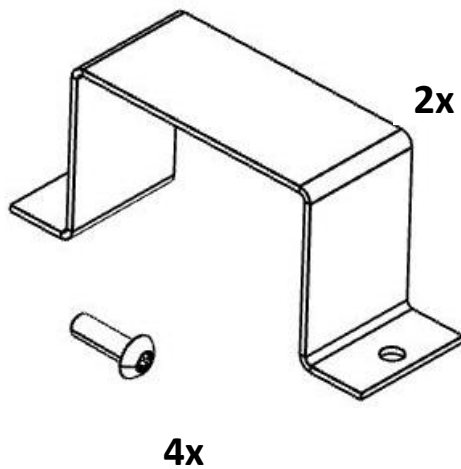

Lieferumfang
scope of delivery

Aluminium Anbauadapter
Aluminium mounting
adapter

Linsenkopfschraube M5x14A2
Panhead screw M5x14A2

Montage
mounting

Leuchte an der Trilux E-Line Tragschiene anbringen und Anbauadapter positionieren
Attach luminaire to Trilux E-Line mounting rail and position mounting adapters