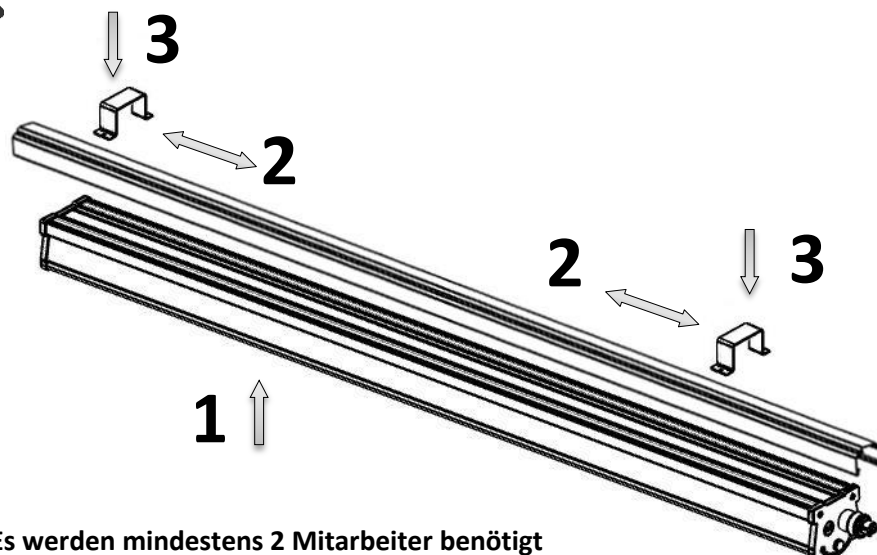

Intended use

- Option O1065 is designed for mounting with adapter-kit for Trilux E-Line rails.
- Adapter-kit is part of the accessories.
- Do not cover the luminaire with insulating material!
- The ceiling carrying capacity must be secured by appropriate building measures.
- Further modification for technical specification only by AS LED Lighting GmbH.
- The manufacturer bears no liability for damage caused by inappropriate use or application.

Linsenkopfschraube M5x14A2
Panhead screw M5x14A2

Montage
mounting

Leuchte an der Trilux E-Line Tragschiene anbringen und Anbauadapter positionieren
Attach luminaire to Trilux E-Line mounting rail and position mounting adapters